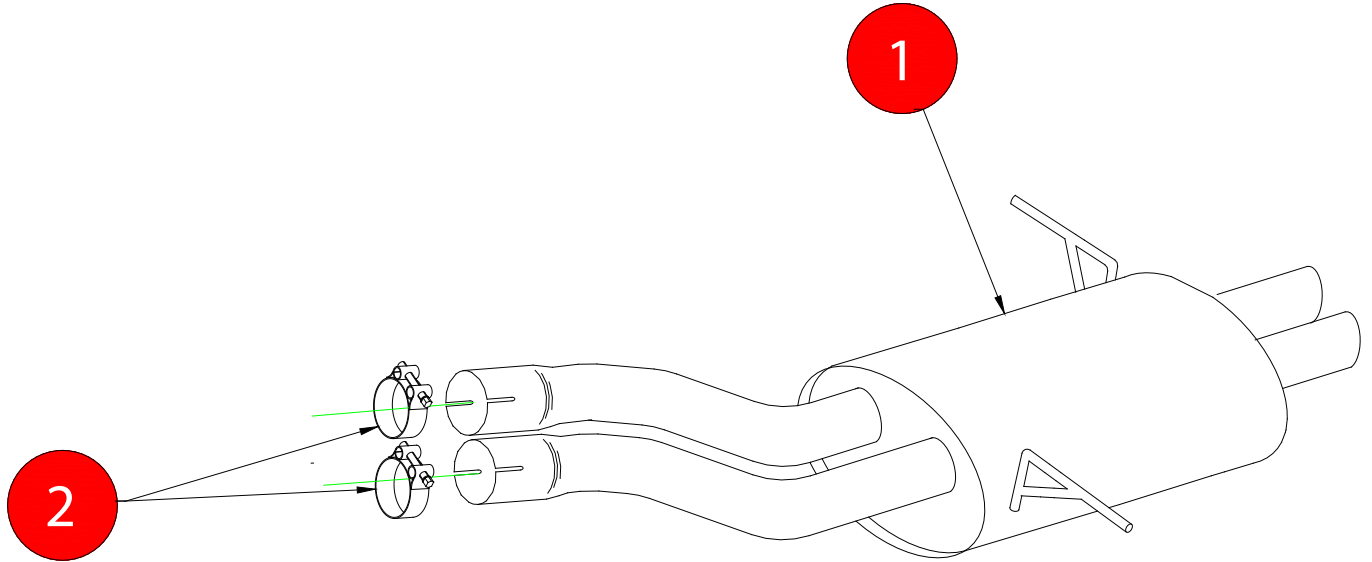

CAR	BMW 3 Series, 320/325/330 (E46)	PART NO.	SBMB048
YEAR	00-06	FIT KITS	010 FK
NOTES	Where not supplied use original fittings. Fits to OE system only	FEATURES	Pipe diameter:- 50.8mm/2"

NO.	PART NO.	DESCRIPTION	QTY
1	517BM49	Rear Silencer	1
Fit Kit			
2	Z016.10002	51-55mm Clamp	2